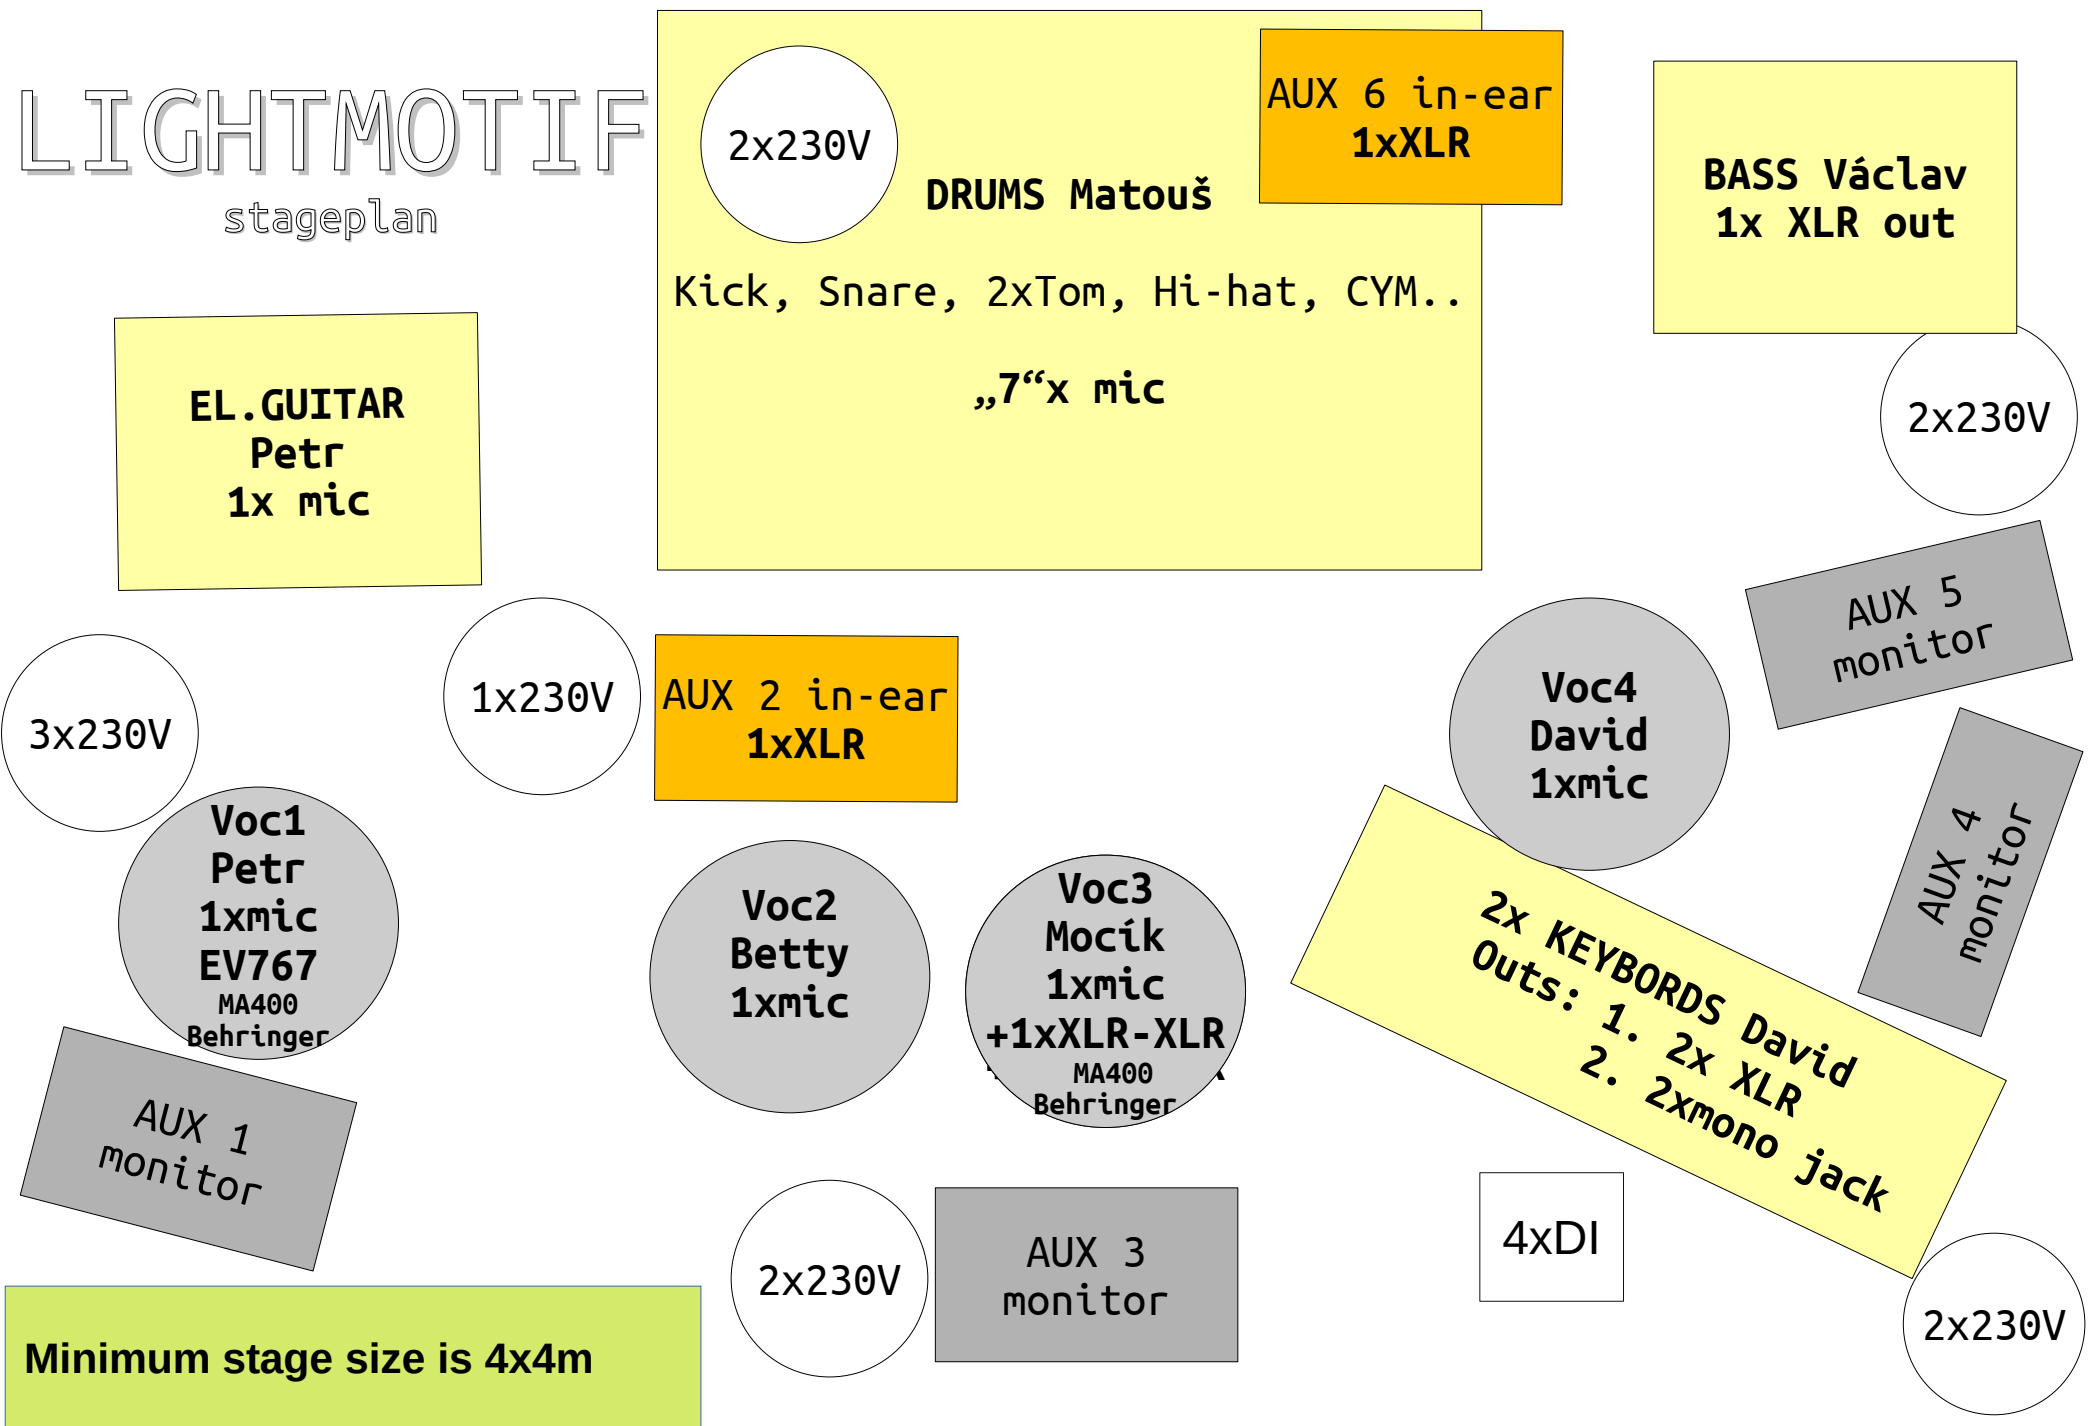

# LIGHTMOTIF

stageplan

2x230V

AUX 6 in-ear  
1xXLR

BASS Václav  
1x XLR out

EL.GUITAR  
Petr  
1x mic

**DRUMS Matouš**  
Kick, Snare, 2xTom, Hi-hat, CYM..  
„7“x mic

2x230V

AUX 5  
monitor

3x230V

1x230V

AUX 2 in-ear  
1xXLR

Voc4  
David  
1xmic

Voc1  
Petr  
1xmic  
EV767  
MA400  
Behringer

AUX 1  
monitor

Voc2  
Betty  
1xmic

Voc3  
Mocík  
1xmic  
+1xXLR-XLR  
MA400  
Behringer

2x KEYBORDS David  
Outs: 1. 2x XLR  
2. 2xmono jack

AUX 4  
monitor

Minimum stage size is 4x4m

2x230V

AUX 3  
monitor

4xDI

2x230V